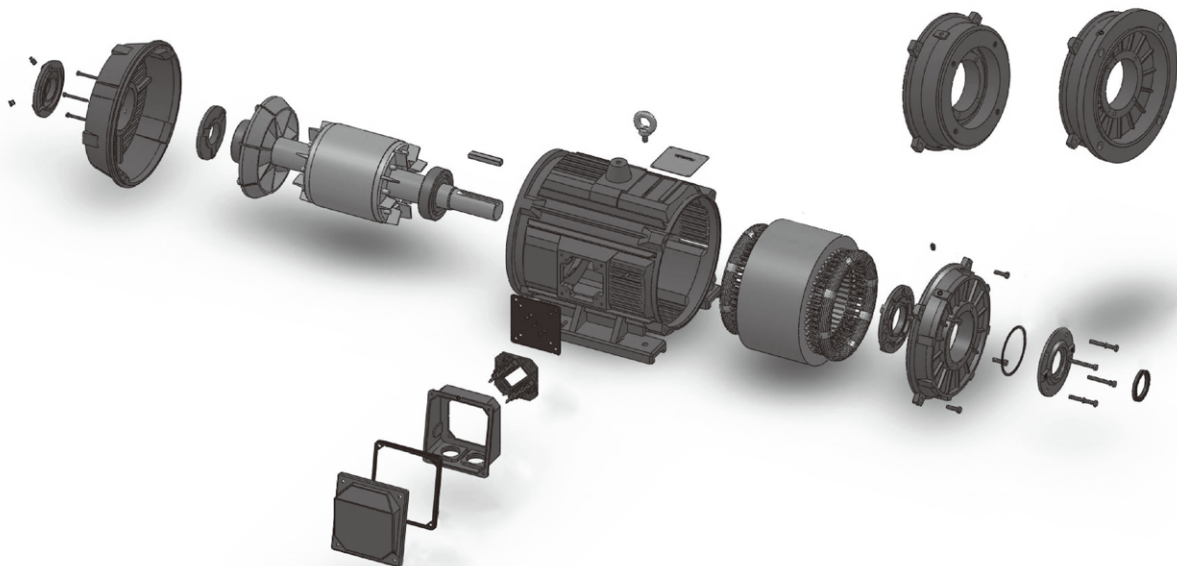

Halotop®

PRODUCT RANGE

UL LISTED FIRE PUMP MOTORS (ODP)

UL Certification